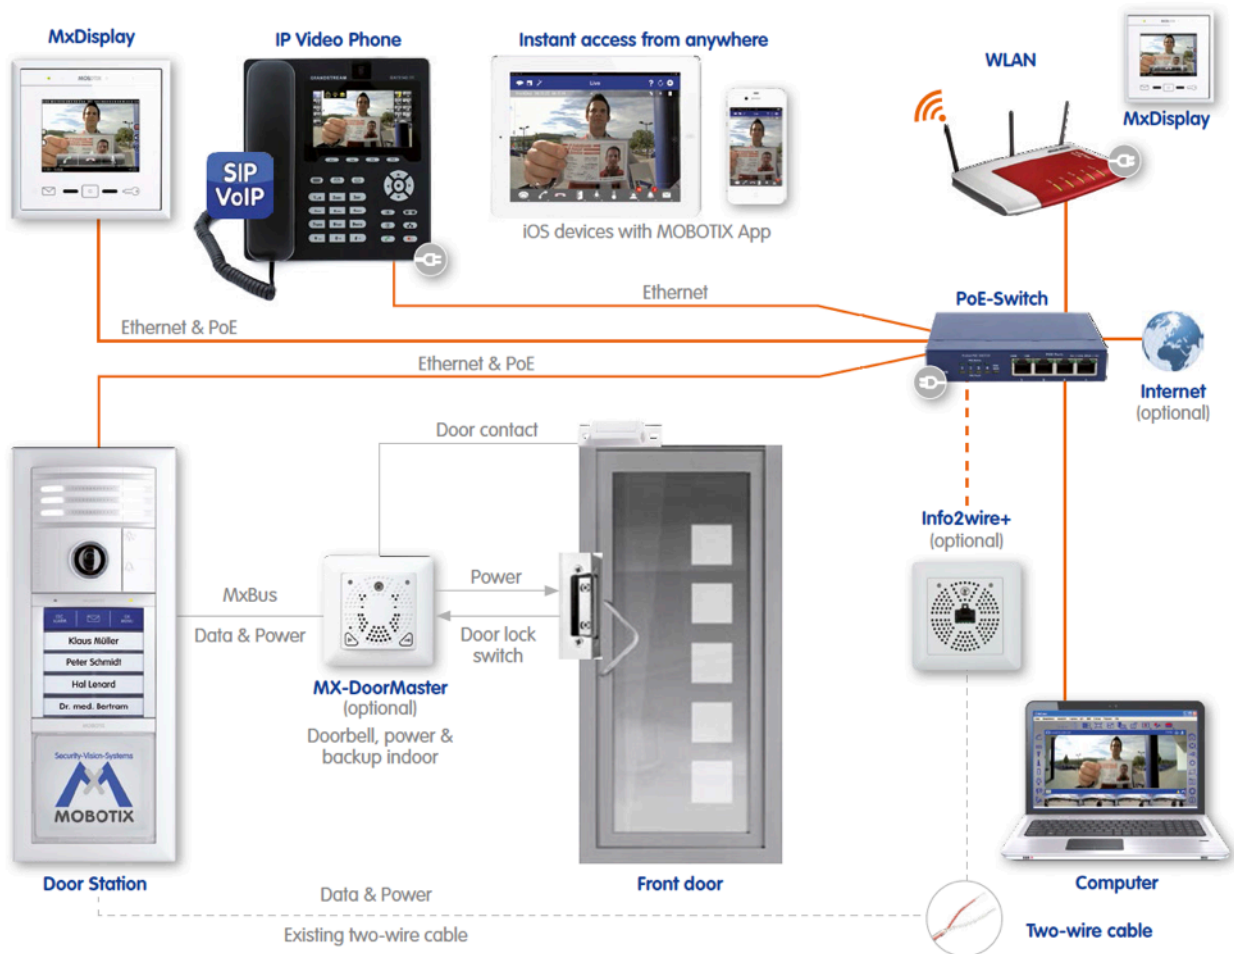

- available ex works
- not available

**Comparable RAL colors (not exactly the MX colors):**

White – RAL 9016, Silver Metallic – RAL 9006, Dark Gray – RAL 7012, Black – RAL 9005, Amber – RAL 8025

When **switching cameras** to the T25-6MP or S15M-6MP with an existing Door Station (T24, T25, S14 or S15 up to 5 MP), **continued use** of the remaining outdoor station modules is possible if the user performs a system reconfiguration. However, due to technical reasons, it is necessary to exchange an older existing T24-DoorMaster for the new **MX-DoorMaster** (article number: MX-Door2-INT-PW).

## Hemispheric IP Video Door Station – Fast, Cost-Effective Installation

Existing doorbells and intercoms can be replaced with a MOBOTIX Door Station, because it's an end-to-end solution that can be installed anywhere, even if there is no existing network infrastructure, using Mx2wire+. Any number of additional video and access devices can be integrated to create a door access control solution that can be controlled from any location.