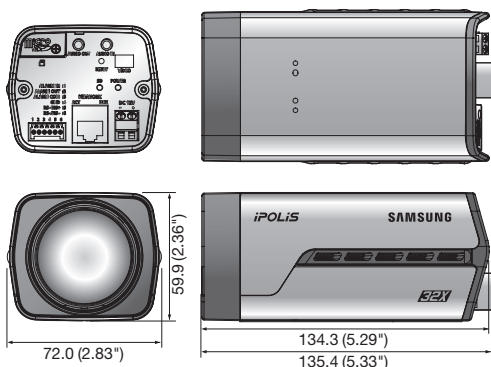

Dimensions

Unit : mm (inch)