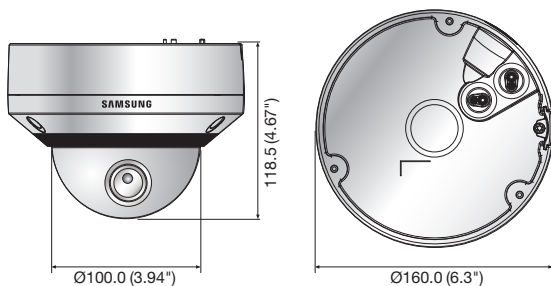

## Key Features

- Max. 2M (1920 x 1080) resolution
- 0.03Lux@F1.2 (Color), 0Lux@F1.2 (B/W : IR LED on)
- 3 ~ 8.5mm (2.8x) motorized varifocal lens
- H.264, MJPEG dual codec, Multiple streaming
- WDR (120dB), Simple focus (Motorized V/F), P-Iris, Defog
- Audio / Face / Motion detection
- SD/SDHC/SDXC memory slot
- Multi-crop streaming, PoE, UPnP
- IR LED (12ea), IP66, IK10, Bi-directional audio support

## Dimensions

Unit : mm (inch)