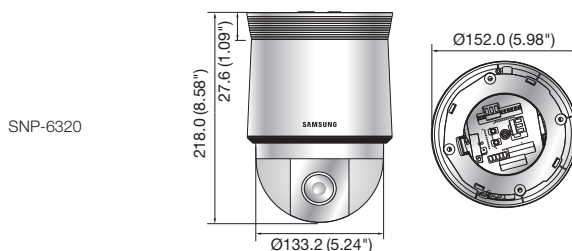

SNP-6320H/6320

2Megapixel Full HD 32x Network PTZ Dome Camera

SNP-6320H

SNP-6320

Key Features

- Max. 2M (1920 x 1080) resolution
- 16 : 9 Full HD (1080p) resolution support
- 4.44 ~ 142.6mm (32x) optical zoom, 16x digital zoom
- H.264, MJPEG dual codec, Multiple streaming
- Day & Night (ICR), WDR (120dB)
- Auto tracking, Intelligent video analytics
- PoE+, SD/SDHC/SDXC memory slot, Bi-directional audio support
- IP66 / IK10 (SNP-6320H), IK10 (SNP-6320 + SHP-3701H only)

Dimensions

Unit : mm (inch)

Accessories (Optional)

* Data recorded on an SD memory card may be lost or damaged by data access during power-off, mechanical shock, memory card detachment, or other operations. Data loss or damage can also occur when a memory card reaches end of life, which varies according to operational conditions. No guarantee is given against damage (including passive damage).