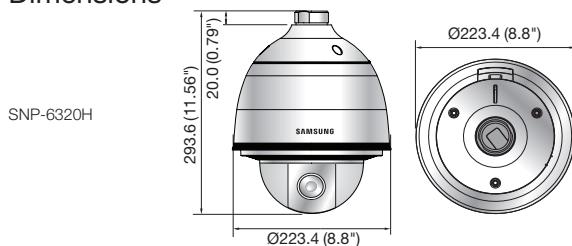

SNP-6320H/6320

2Megapixel Full HD 32x Network PTZ Dome Camera

SNP-6320H

SNP-6320

Key Features

- Max. 2M (1920 x 1080) resolution
- 16 : 9 Full HD (1080p) resolution support
- 4.44 ~ 142.6mm (32x) optical zoom, 16x digital zoom
- H.264, MJPEG dual codec, Multiple streaming
- Day & Night (ICR), WDR (120dB)
- Auto tracking, Intelligent video analytics
- PoE+, SD/SDHC/SDXC memory slot, Bi-directional audio support
- IP66 / IK10 (SNP-6320H), IK10 (SNP-6320 + SHP-3701H only)

Dimensions

Unit : mm (inch)

Accessories (Optional)

* Data recorded on an SD memory card may be lost or damaged by data access during power-off, mechanical shock, memory card detachment, or other operations. Data loss or damage can also occur when a memory card reaches end of life, which varies according to operational conditions. No guarantee is given against damage (including passive damage).