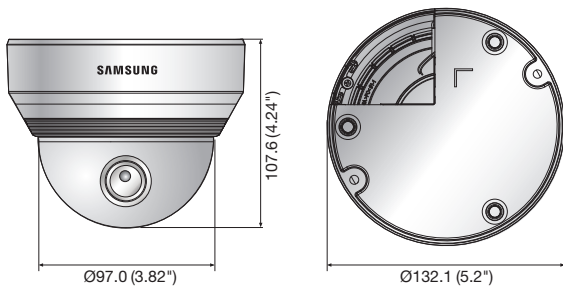

## Key Features

- Max. 3M (2048 x 1536) resolution
- 30fps@2,048 x 1,536 / 60fps@1,920 x 1,080
- 3 ~ 8.5mm (2.8x) motorized varifocal lens
- Simple focus (Motorized VF), P-Iris
- Day & Night (ICR), Enhanced DIS, Defog
- 3M real-time WDR (Max. 120dB)
- Multi-crop streaming
- micro SD/SDHC/SDXC memory slot
- IR LED (12ea), PoE, IK8, Bi-directional audio support

## Dimensions

Unit : mm (inch)