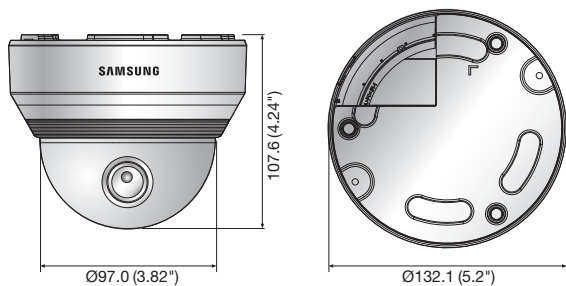

SND-6083

2Megapixel Full HD Network Dome Camera

Key Features

- Max. 2M (1920 x 1080) resolution
- 0.03Lux@F1.2 (Color), 0.03Lux@F1.2 (B/W)
- 3 ~ 8.5mm (2.8x) varifocal lens
- H.264, MJPEG dual codec, Multiple streaming
- WDR (120dB), Defog
- Audio / Face / Motion detection
- Multi-crop streaming
- SD/SDHC/SDXC memory slot
- PoE, UPnP, Bi-directional audio support

Dimensions

Unit : mm (inch)

Accessories (Optional)

* Data recorded on an SD memory card may be lost or damaged by data access during power-off, mechanical shock, memory card detachment, or other operations. Data loss or damage can also occur when a memory card reaches end of life, which varies according to operational conditions. No guarantee is given against damage (including passive damage).