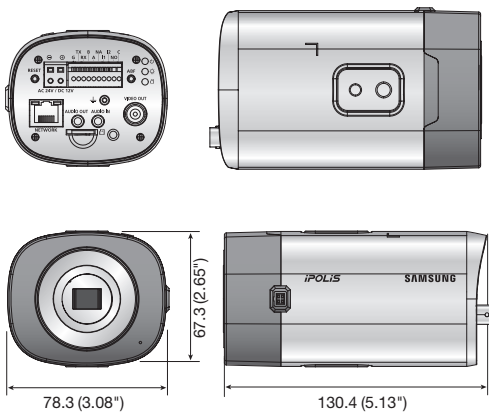

Dimensions

Unit : mm (inch)

Accessories (Optional)

SNB-9000N/P	
VIDEO	
Imaging Device	1/2.3" 12M CMOS
Total Pixels	12megapixel (4,168 x 3,062)
Effective Pixels	4072(H) x 3046(V)
Scanning System	Progressive
Min. Illumination	Color : 0.28Lux (1/30sec, F1.2), 0.01Lux (1sec, F1.2) B/W : 0.03Lux (1/30sec, F1.2), 0.001Lux (1sec, F1.2)
S / N Ratio	50dB
Video Output	CVBS : 1.0 Vpp / 75Ω composite, 720 x 480(N), 720 x 576(P), for installation BNC type
LENS	
Focus Control	Simple focus / Manual Remote control via network, Button control (Manual, Simple focus, Day & Night)
Lens Type	Manual / DC auto iris
Mount Type	C / CS
OPERATIONAL	
Camera Title	Off / On (Displayed up to 20 characters)
Day & Night	Auto (ICR) / Color / B/W / External / Schedule
Backlight Compensation	Off / BLC / HLC
Contrast Enhancement (DWDR)	SSDR (Samsung Super Dynamic Range) (Off / On)
Digital Noise Reduction	SSNRIII (2D+3D noise filter) (Off / On)
Motion Detection	Off / On (4ea 4 points polygonal zones)
Privacy Masking	Off / On (32 zones of rectangular)
Gain Control	Off / Low / Middle / High
White Balance	ATW / AWC / Manual / Indoor / Outdoor / Mercury
Electronic Shutter Speed	Minimum / Maximum / Anti flicker (1 ~ 1/12,000sec)
D-PTZ	8x, Digital PTZ (Preset, Group)
Flip / Mirror	Off / On
Intelligent Video Analytics	Tampering, Virtual line, Enter / Exit, (Dis)Appear, Audio detection, Face detection with metadata (to NVR / SSM recording server)
Alarm I/O	Input 2ea / Output 1ea
Remote Control Interface	RS-485 (11ea)
RS-485 Protocol	Samsung-T/E, Pelco-P/D, Sunjini, Panasonic, Honeywell, AD, Vicon, GE, Bosch
Alarm Triggers	Motion detection, Tampering, Audio detection, Face detector, Video analytics, Alarm input, Network disconnection
Alarm Events	File upload via FTP and E-mail, Notification via E-mail, TCP and HTTP Local storage (SD/SDHC/SDXC) recording at Network disconnected & Event (Alarm triggers) or NAS recording at event (Alarm triggers), External output
NETWORK	
Ethernet	RJ-45 (10/100/1000BASE-T)
Video Compression Format	H.264 (MPEG-4 part 10/AVC), MJPEG
Resolution	4000 x 3000, 4096 x 2160, 3840 x 2160, 2592 x 1944, 2048 x 1536, 1920 x 1080, 1600 x 1200, 1280 x 1024, 1280 x 960, 1280 x 720, 1024 x 768, 800 x 600, 720 x 576, 720 x 480, 704 x 576, 640 x 480, 640 x 360, 320 x 240
Max. Framerate	H.264 : 3840 x 2160 ~ 320 x 240 : 30fps, 4096 x 2160 : 25fps, 4000 x 3000 : 20fps MJPEG : 800 x 600 ~ 320 x 240 : 20fps, 1024 x 768 ~ 1920 x 1080 : 15fps, 2048 x 1536 ~ 2592 x 1944 : 10fps, 3840 x 2160 ~ 4000 x 3000 : 5fps
Smart Codec	Yes (Area based method)
Video Quality Adjustment	H.264 : Target bitrate level control, MJPEG : Quality level control
Bitrate Control Method	H.264 : CBR or VBR, MJPEG : VBR
Streaming Capability	Multiple streaming (Up to 3 profiles per each resolution mode)
Audio In	Selectable (Mic in / Line in), Max output level : 1Vrms
Audio Out	Line out (3.5mm mono mini jack)
Audio Compression Format	G.711 u-law/G.726 selectable, G.726 (ADPCM) 8KHz, G.711 8KHz G.726 : 16Kbps, 24Kbps, 32Kbps, 40Kbps
Audio Communication	Bi-directional audio
IP	IPv4, IPv6
Protocol	TCP/IP, UDP/IP, RTP(UDP), RTP(TCP), RTCP, RTSP, NTP, HTTP, HTTPS, SSL, DHCP, PPPoE, FTP, SMTP, ICMP, IGMP, SNMPv1/v2c/v3(MIB-2), ARP, DNS, DDNS, QoS, PIM-SM, UPnP, Bonjour
Security	HTTPS(SSL) login authentication, Digest login authentication IP address filtering, User access log, 802.1x authentication
Streaming Method	Unicast / Multicast
Max. User Access	Maximum 15 users access (Maximum 5 users each profile)
Edge Storage	micro SD/SDHC/SDXC (128GB) Motion images recorded in the SD/SDHC/SDXC memory card can be downloaded.
Application Programming Interface	ONVIF profile S, SUNAPI (HTTP API) v2.0, SNNP 2.0
Webpage Language	English, French, German, Spanish, Italian, Chinese, Korean, Russian, Japanese, Swedish, Danish, Portuguese, Turkish, Polish, Czech, Rumanian, Serbian, Dutch, Croatian, Hungarian, Greek, Norwegian, Finnish
Web Viewer	Supported OS : Windows XP / VISTA / 7 / 8, MAC OS X 10.7 Supported Browser : Microsoft Internet Explorer (Ver. 8 ~ 11), Mozilla Firefox (Ver. 9 ~ 19), Google Chrome (Ver. 15 ~ 25), Apple Safari (Ver. 6.0.2 (Mac OS X 10.8, 10.7 only), 5.1.7) * Mac OS X only
Central Management Software	SmartViewer, SSM
ENVIRONMENTAL	
Operating Temperature / Humidity	-10°C ~ +55°C (+14°F ~ +131°F) / Less than 90% RH
Storage Temperature / Humidity	-30°C ~ +60°C (-22°F ~ +140°F) / Less than 95% RH
ELECTRICAL	
Input Voltage / Current	24V AC ±10%, 12V DC ±10%, PoE (IEEE802.3af, Class3)
Power Consumption	Max. 12.5W (24V AC, 50 ~ 60Hz), Max. 12W (12V DC), Max. 12W (PoE, Class3)
MECHANICAL	
Color / Material	Black, Ivory / Aluminium
Dimensions (WxHxD)	78.3 x 67.3 x 130.4mm (3.08" x 2.65" x 5.13")
Weight	493g (1.09 lb)