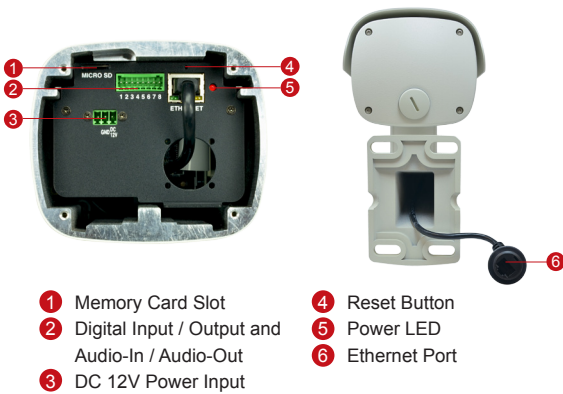

I45

2MP, Zoom Bullet with D/N, Adaptive IR, Extreme WDR, SLLS, 30x Zoom Lens

- 2 Megapixel with 1080p
- Day & Night with Superior Low Light Sensitivity and Adaptive IR LED
- 30x Zoom Lens with f4.3 - 129mm / F1.6 - 5.0, DC iris, Auto Focus
- Extreme WDR (145 dB)
- 30 fps at 1920 x 1080
- Weatherproof (IP67) and Vandal Proof Metal Casing (IK10)

PHOTO INDICATION

DIMENSION DIAGRAM

ACCESSORY OPTIONS

Power Supply		
PPOE-0001		IEEE 802.3af PoE Injector for Class 1, 2 or 3 devices, with universal adapter
PPBX-0002		AC 100-240V to DC 12V power adapter with universal connector

• Interface

Digital Input	1, Terminal block
Digital Output	1, Terminal block
Local Storage	MicroSDHC/MicroSDXC card slot (card not included)

• General

Power Source / Consumption	PoE Class 3 (IEEE802.3af) and DC 12V / 7.68 W (heater, fan and IR on)
Weight	2445 g (5.39 lb)
Dimensions (W x H x D)	122.4 mm x 101.37 mm x 240.4 mm (4.8" x 4.0" x 9.5")
Environmental Casing	Weatherproof (IP67 rated); Vandal proof metal casing (IK10)
Mount Type	Wall, Pole, Ceiling, Gang box
Starting Temperature	-40°C ~ 50°C (-40°F ~ 122°F) within 30 mins
Operating Temperature	-40°C ~ 50°C (-40°F ~ 122°F)
Operating Humidity	10% ~ 85% RH
Approvals	CE (EN 55022 Class B, EN 55024), FCC (Part15 Subpart B Class B), IP67, NEMA 4X, IK10 (metal casing), UL (for optional PoE injector and power adapter)