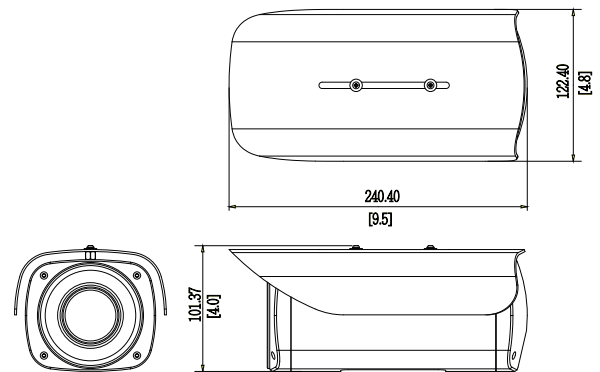

DIMENSION DIAGRAM

ACCESSORY OPTIONS

Power Supply		
PPOE-0001		IEEE 802.3af PoE Injector for Class 1, 2 or 3 devices, with universal adapter
PPBX-0002		AC 100-240V to DC 12V power adapter with universal connector

Popular Mounting Solutions		
Ceiling	PMAX-1300	
Pole	PMAX-0504	
Gang Box	PMAX-0806	

* For more mounting solutions, please refer to Project Planner on www.acti.com