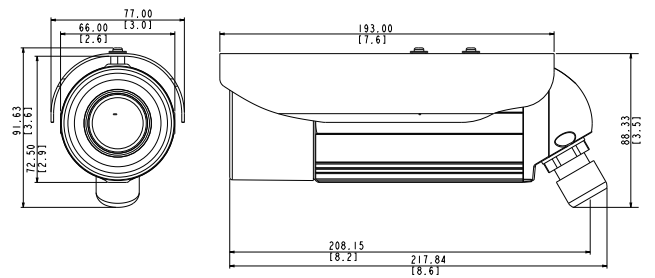

## PHOTO INDICATION

## DIMENSION DIAGRAM

Unit: mm [inch]

**• Interface**

Digital Input	1, cable without connector
Digital Output	1, cable without connector
Local Storage	MicroSDHC/MicroSDXC memory card slot (card not included)

**• General**

Power Source / Consumption	PoE Class 2 (IEEE802.3af) / 4.32 W (IR on)
Weight	955 g (2.105 lb)
Dimensions (Ø x L)	77 mm x 218 mm (3.03" x 8.58")
Bundled Accessories	Bracket
Environmental Casing	Weatherproof (IP66 rated); Vandal proof metal casing (IK10)
Mount Type	Wall, Ceiling, Corner, Pole
Starting Temperature	-20 °C ~ 50 °C (-4 °F ~ 122 °F)
Operating Temperature	-40 °C ~ 50 °C (-40 °F ~ 122 °F)
Operating Humidity	10% ~ 85% RH
Approvals	CE (EN 55022 Class B, EN 55024), FCC (Part15 Subpart B Class B), IP68, NEMA 4X, IK10, UL (for optional PoE injector)