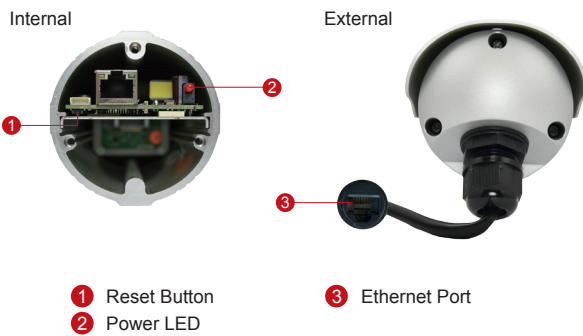

# D42A

3MP Bullet with D/N,  
Adaptive IR, Vari-focal Lens

- 3 Megapixel with 1080p
- Day & Night with Adaptive IR LED
- Vari-focal Lens with f2.8-12mm/ F1.4
- 30 fps at 1920 x 1080
- Weatherproof (IP66) and Vandal Proof Metal Casing (IK10)

## PHOTO INDICATION

## ACCESSORY OPTIONS

Power Supply		
PPOE-0001		IEEE 802.3af PoE Injector for Class 1, 2 or 3 devices, with universal adapter
Camera Bracket		
PMAX-1107		Aluminum, max. load 10 kg (22.05 lb), tilt angle 90°, swivel angle 360°

**• Lens**

Focal Length / Aperture	Vari-focal, f2.8 - 12 mm / F1.4
Iris	Fixed iris
Focus	Manual focus
Mount Type	Board mount
Horizontal Viewing Angle	70.5° ~ 28.2°

**• Video**

Compression	H.264 (Baseline/ Main/ High profile), MJPEG
Max. Frame Rate vs. Resolution	15 fps at 2048 x 1536; 30 fps at 1920 x 1080; 30 fps at 1280 x 720; 30 fps at 800 x 600; 30 fps at 640 x 480; 15 fps at 320 x 240
Multi-Streaming	Simultaneous dual streams based on two configurations
Bit Rate	28 Kbps - 6 Mbps (per stream)
Bit Rate Mode	Constant, Variable
Image Enhancement	White balance: automatic, hold, and manual; Brightness; Contrast; Sharpness(auto); Auto gain control; Digital noise reduction; Flickerless
Privacy Mask	4 configurable regions
Text Overlay	User defined text on video
On-Screen Graphics	User defined image layer on video
Image Orientation	Image flip and mirror